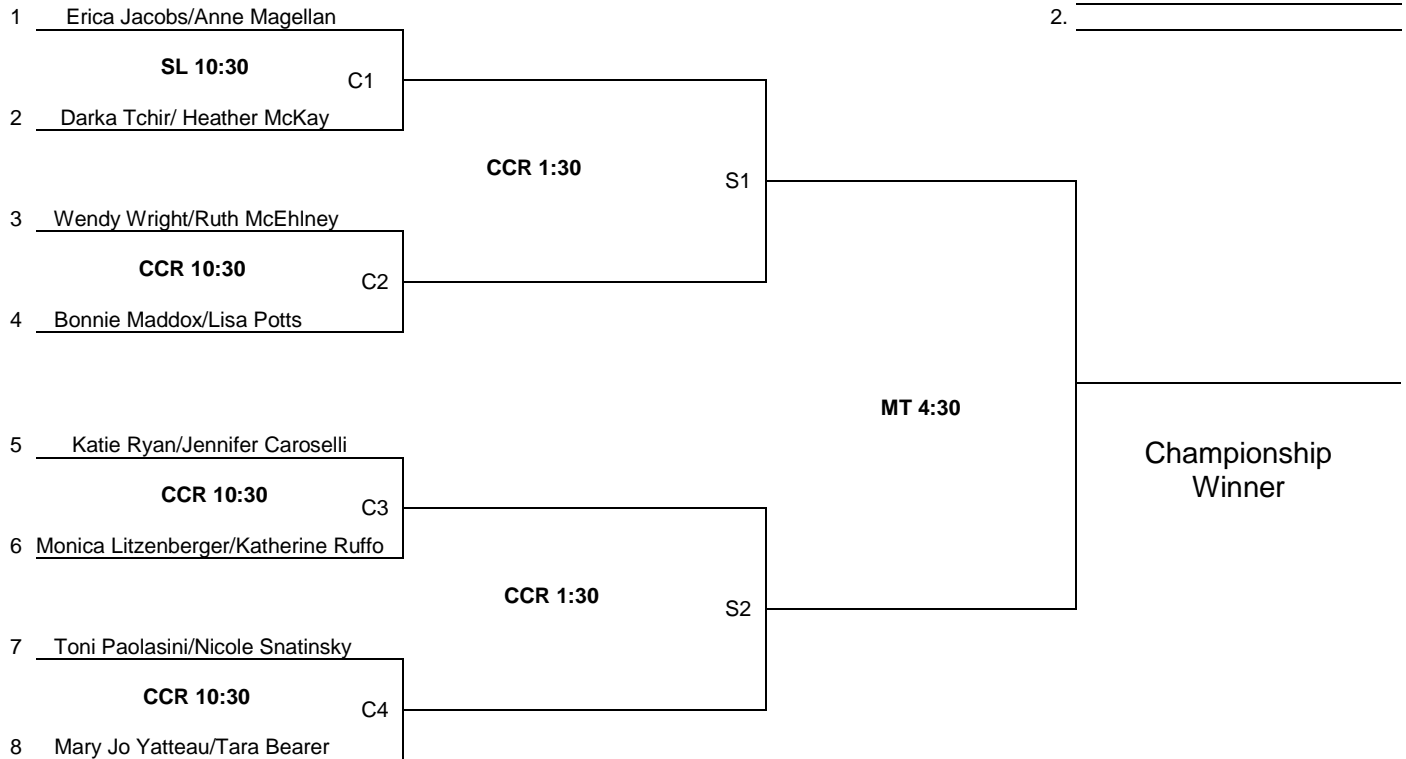

Main Draw- G CLEFS

Seeded Teams

1. _____
2. _____

G-Clefs start at Shadow Lake **OR** CCR

SIS Paddle
Tournament 2019

Reprieve

CCR 4:30

CR2