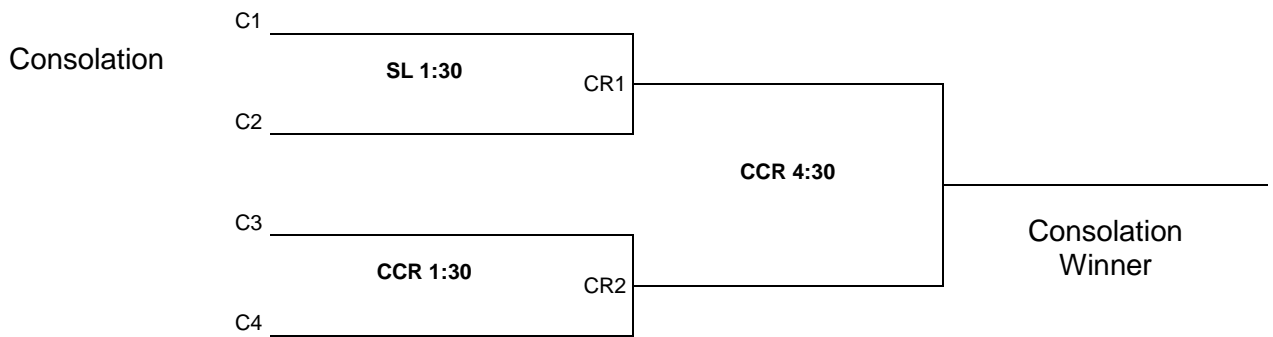

Main Draw- G CLEFS

Seeded Teams

1. _____
2. _____

G-Clefs start at Shadow Lake **OR** CCR

SIS Paddle
Tournament 2019

Reprieve

CCR 4:30

CR2