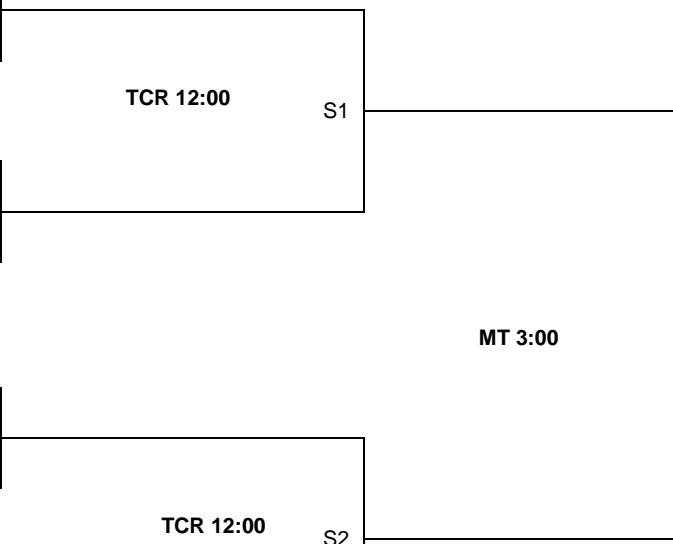

Melody Draw – Start at TCR - SIS Paddle Tournament 2019

Main Draw- **MELODY**

- 1 Kristina Cristofori/Sue Penepent

TCR 9:00

C1
- 2 Jessica Kelly/Jamie Cummings
- 3 Lisa McConnell/Rita Johnson

TCR 9:00

C2
- 4 Lisa Kist/Meggie Kist
- 5 Sue Brekovsky/Alice Hickey

TCR 9:00

C3
- 6 Claudia Grey/Theresa Miller
- 7 Joanne Henehan/D'Arcy Dobbertin

TCR 9:00

C4
- 8 Maeve Maguire/Sue Caulderwood

Seeded Teams

- 1. _____
- 2. _____

Consolation

Semi Reprieve

Consolation Reprieve

Melody Draw – Start at TCR - SIS Paddle Tournament 2019

CR2 _____ | Consolation Reprieve
Winner