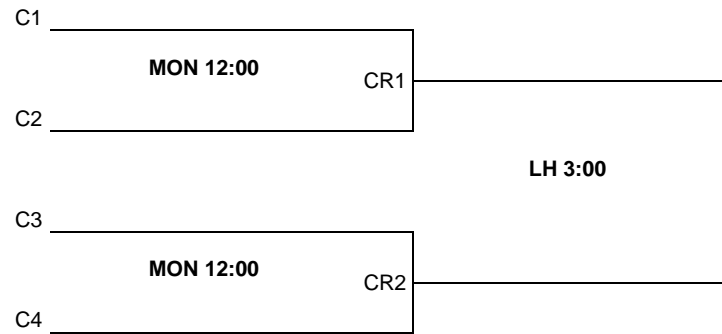

Consolation