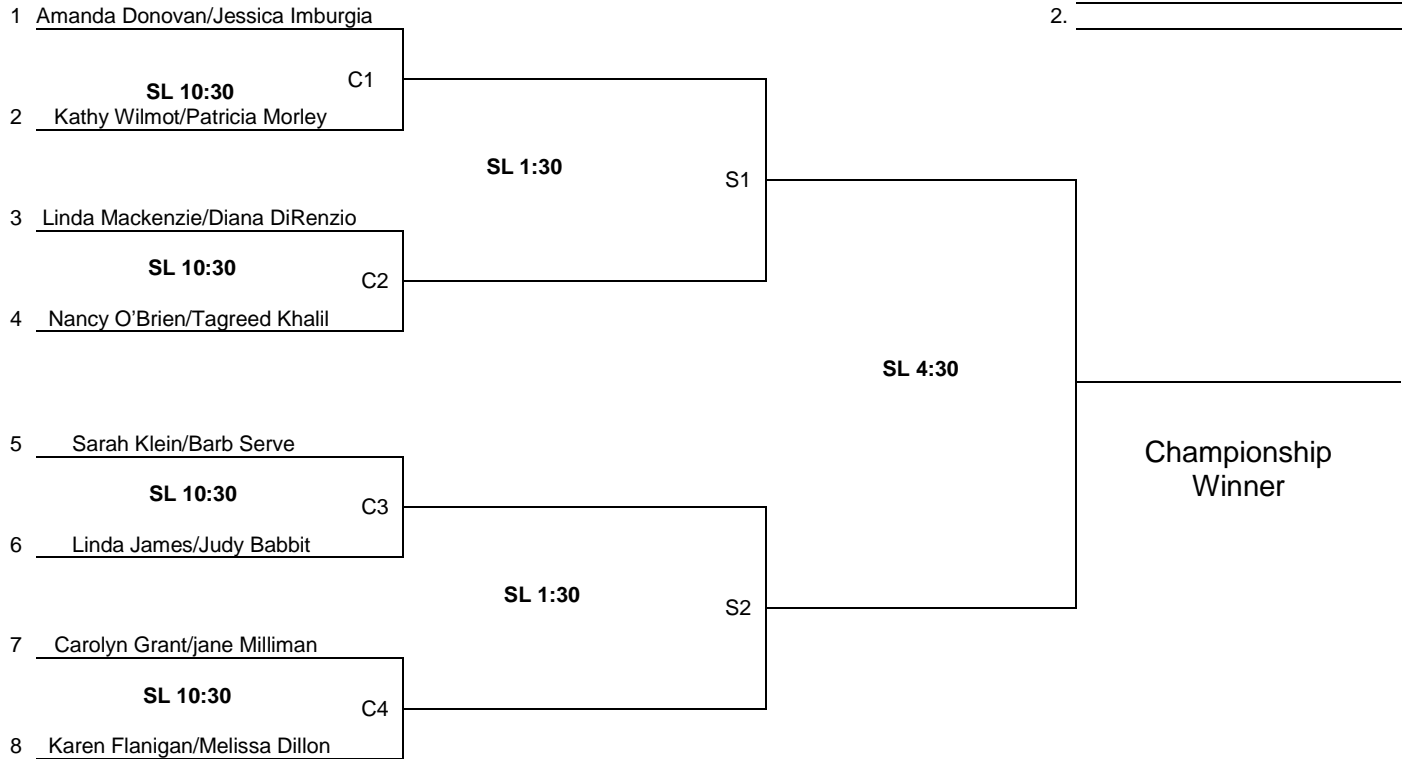

Sopranos start at Shadow Lake

Main Draw- SOPRANOS

Seeded Teams

1. _____
2. _____

SIS Paddle
Tournament 2019

Sopranos start at Shadow Lake