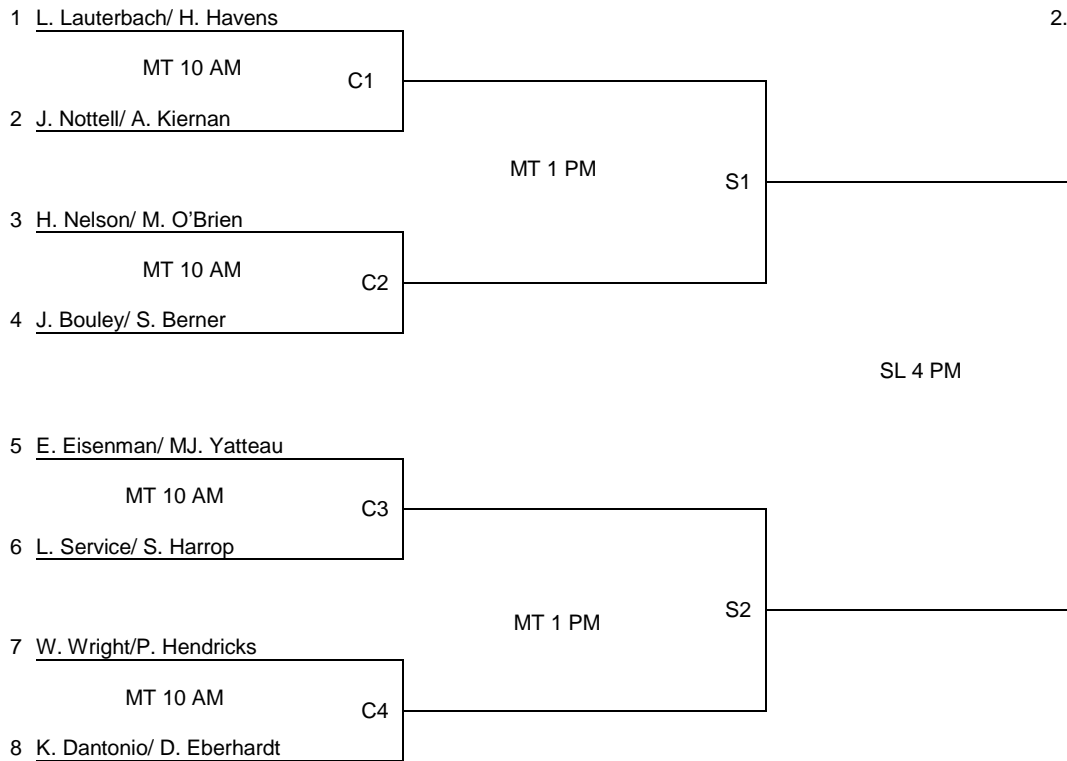

SIS Paddle 2018 Emeralds

Main Draw- Emeralds

Seeded Teams

1. _____
2. _____

Championship
Winner

Consolation

Consolation
Winner

Semi Reprieve

Semi Reprieve
Winner

Consolation Reprieve

Consolation Reprieve
Winner