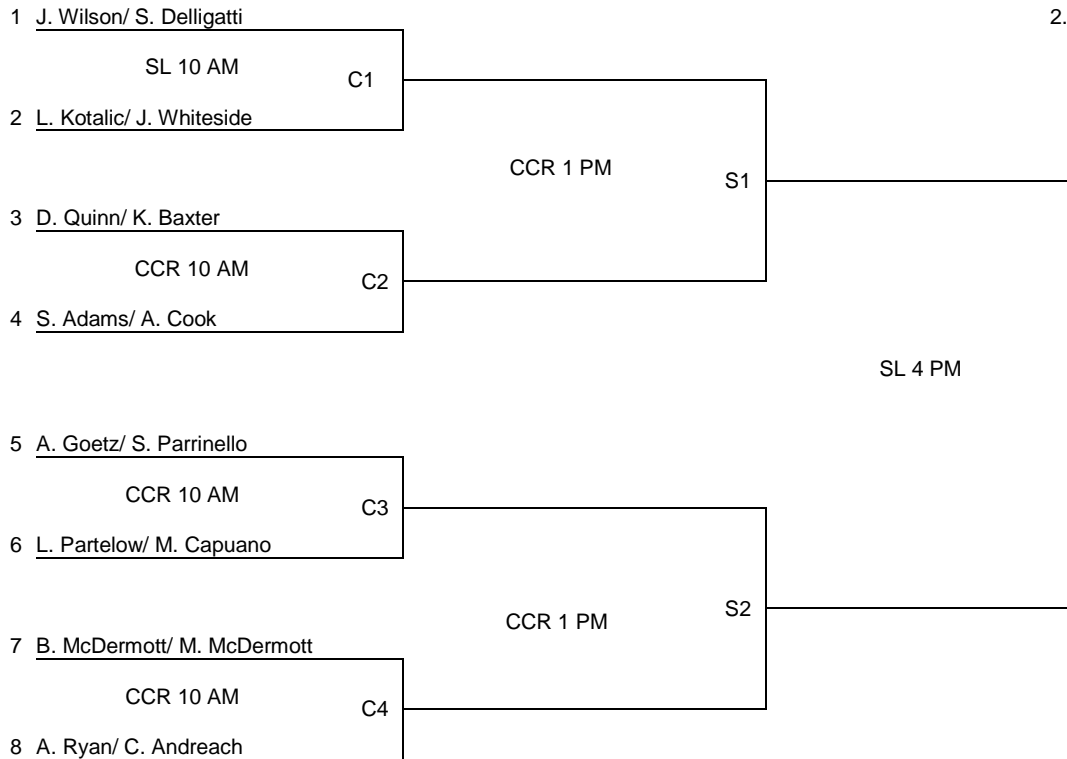

SIS Paddle 2018

Jades

Main Draw- Jades

Seeded Teams

1. _____
2. _____

SL 4 PM

Championship Winner

Consolation

MON 4 PM

Consolation Winner

Semi Reprieve

Semi Reprieve Winner

Consolation Reprieve

Consolation Reprieve Winner