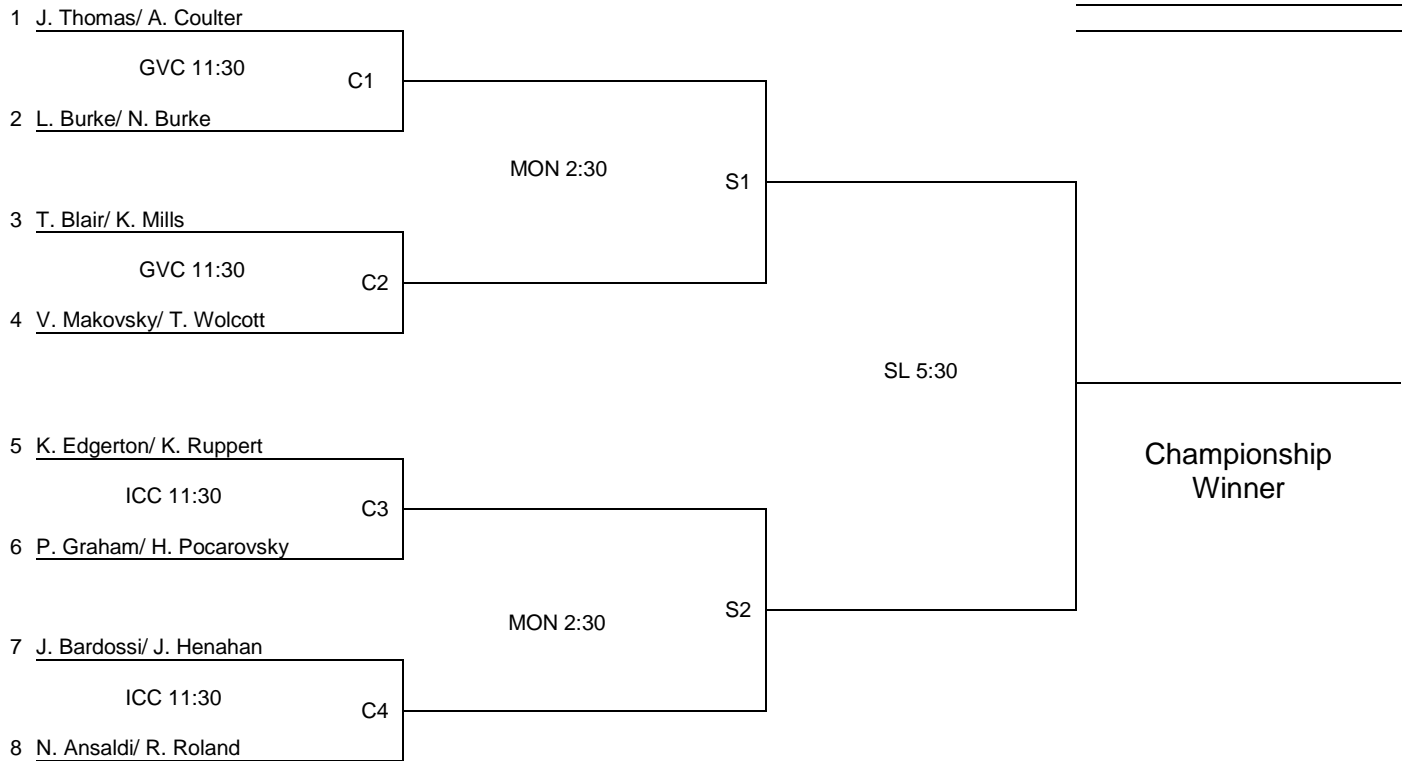

# SIS Paddle 2018 Pearls

## Main Draw- Pearls

Championship  
Winner

Consolation  
Winner

Semi Reprieve  
Winner

Consolation Reprieve  
Winner