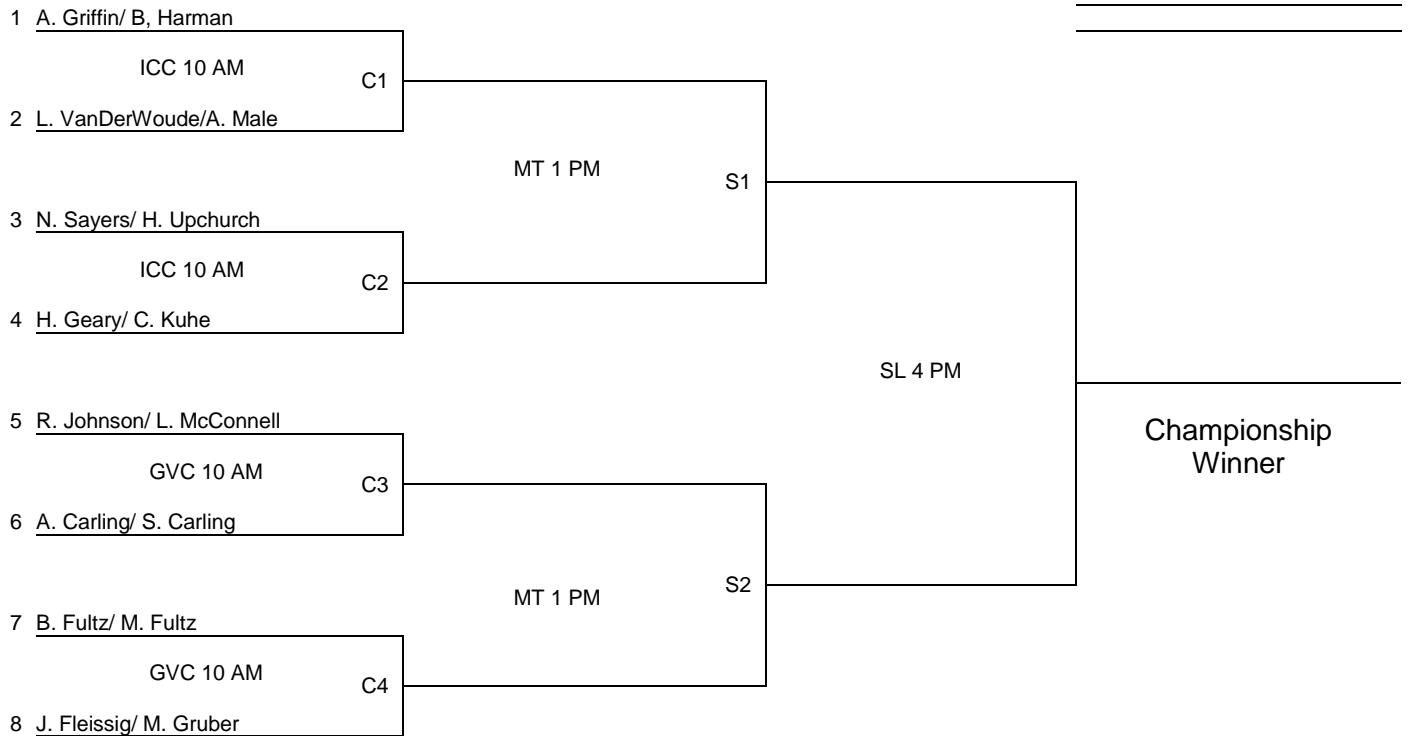

SIS Paddle 2018

Rubies

Main Draw-Rubies

Championship Winner

Consolation Winner

Semi Reprieve Winner

Consolation Reprieve Winner